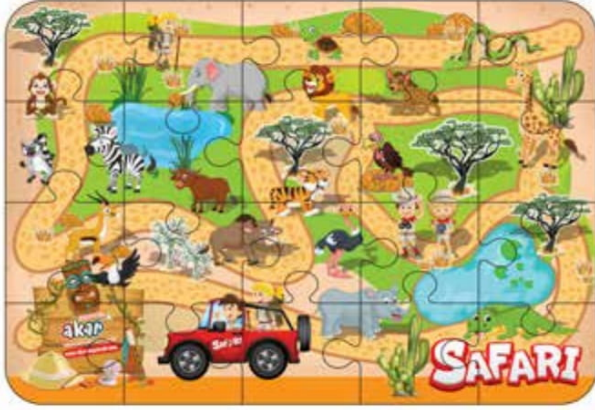

Eva Puzzle

Jagu Puzzle Safari
(Soft Material)

3 Y+ 20 48 x 33 cm

AK 05985